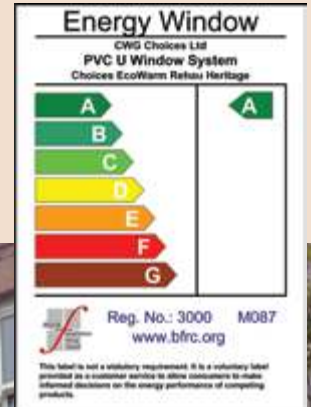

RunThru Sash Horns

Mechanically Jointed Sashes

Premium Cam Catch

Available in White, Gold, Chrome and Satin

The REHAU 'Heritage' Vertical Sliding Window

Standard Specification:

- 137mm front to back profile
- Welded sashes
- 'A' Energy Rated
- 24mm Softcoat float glass sealed units
- Black swisspacer - Argon filled
- Internally sculptured beads
- Deep 'authentic' bottom rail - mechanically jointed
- Pre-tensioned maintenance free balances
- Sashes tilt inwards for cleaning
- White key locking cam locks
- White lift handles
- Single cam lock on windows up to 800mm wide
- Double cam locks on windows 801 or over
- Lowline glazing - silver grey gaskets
- Safe and secure
- Slim 42mm Sash to top Sash
- 54mm midrail sight lines
- Equal glass height
- Virtually maintenance free

Furniture Colour Options

White

Gold

Chrome

Satin

Colour Options

'Choices' Vertical Sliders are available in a range of timber or painted timber effects to both sides only

Smooth White