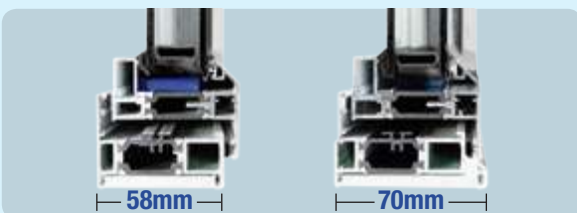

Stepped Sash

Contemporary Flat Sash

Externally Beaded Sash

Two frame depths

Standard Colour Range

Full range of Single and Dual RAL colours available

Why not consider the other collections available from The *Choices* brand