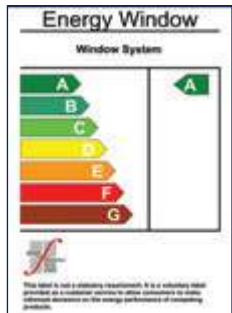

The *Choices* brand

Windows, Doors, Conservatories & Orangeries

'ADVANCED PLUS' CASEMENT WINDOWS

Multiple style and design options all from the same high performance system

Design Features:

- Internally or externally glazed
- Single and dual RAL colour options
- Chamfered or flat details to achieve the required appearance
- Polyamide thermal break design for thermal performance
- Window Energy Rating 'A' available
- Choice of four 45mm slimline sashes available (see options below)

Saving Energy

The Beaufort Range was the first aluminium system in the UK to achieve an 'A' Rated window for the Energy Saving Scheme with a double glazed unit.

The 'A' Rated specification includes a 58mm or 70mm frame with any four of the 45mm slimline sashes, glazed with Planitherm - Warm Edge - Argon - Diamant glass.