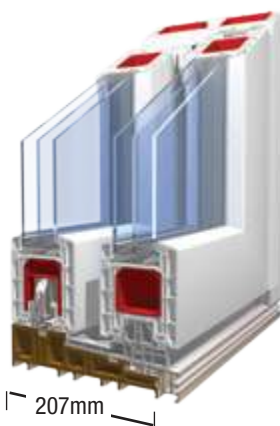

With sash sizes up to 3m wide and 2.5m high and smooth operation assured by lowering the rollers to lift the door off its seals, the high performance is achieved.

Manufactured to a high standard in a 207mm Kömmerling profile with internal glazing. Available in standard White profile or enhanced by Mahogany, Golden Oak and a choice of four Greys.

Standard Specification:

- 207mm profile depth with internal beads
- 103mm meeting style
- Black gaskets
- Stainless steel rollers on stainless steel track
- Glazing - 28mm sealed units - 6mm toughened Planitherm Ultra N - Black warm edge spacer and Argon
- Internal handle will be white on white profiles and dark brown on mahogany or golden oak

Handle Colour Options

Available both sides or on smooth white

White

Dark Brown

Satin

Large Lift and Slide Door

Premidoor 88 *Make the most of a room with a view*

Enjoy amazing views