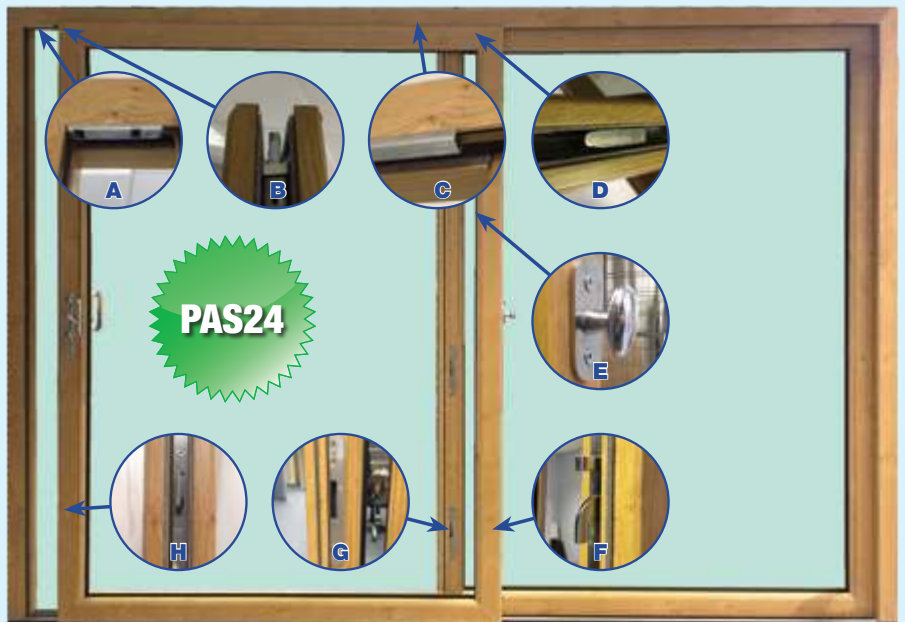

Foil Options

Standard Foils

Available both sides or on smooth white

Available both sides or on smooth white

Available on smooth white only

Cream both sides only (white base)

NB: Foiled on White profiles will show white on the insides of the head and base outer frame