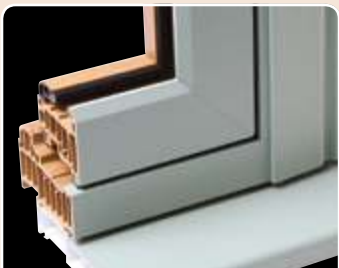

Irish Oak Flush Fitting French Doors with Black Handle and Butt Hinges

Standard Specifications:

- Nine chambers – great strength and thermal efficiency
- 100mm outer frame
- Mechanically jointed outer frame
- Optional mechanically jointed sashes
- Flush fit sashes
- Equal sightlines
- Choice of foils
- Colour through the frame rebate
- Astragal Bar options
- Double or triple glazed
- Traditional furniture options
- Optional external and internal transom bars

Flush Casement

True Timber Likeness

Optional Peg Stays

Optional Mechanically Jointed Sash

Optional Dual Finish

Optional External Transom Bar

Timber Effect Frame Rebate

Traditional Handle Range