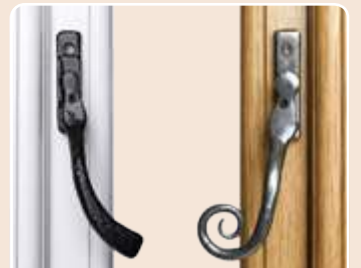

Irish Oak Flush Fitting French Doors with Black Handle and Butt Hinges

Standard Specifications:

- Nine chambers – great strength and thermal efficiency
- 100mm outer frame
- Mechanically jointed outer frame
- Optional mechanically jointed sashes
- Flush fit sashes
- Equal sightlines
- Choice of foils
- Colour through the frame rebate
- Astragal Bar options
- Double or triple glazed
- Traditional furniture options
- Optional external and internal transom bars

Flush Casement

True Timber Likeness

Optional Peg Stays

Optional Mechanically Jointed Sash

Optional Dual Finish

Optional External Transom Bar

Timber Effect Frame Rebate

Traditional Handle Range