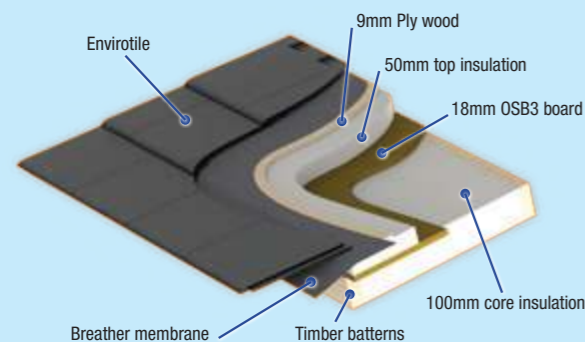

'Livin Room' optional cornice detail

'Livin Room' internal pelmet

'Livin Room' incorporating aluminium multifolding doors

Choices Garden Room Tiled Effect Roof

✓ Excellent thermal properties ✓ Cool in summer - warm in winter ✓ Added living space for all year use