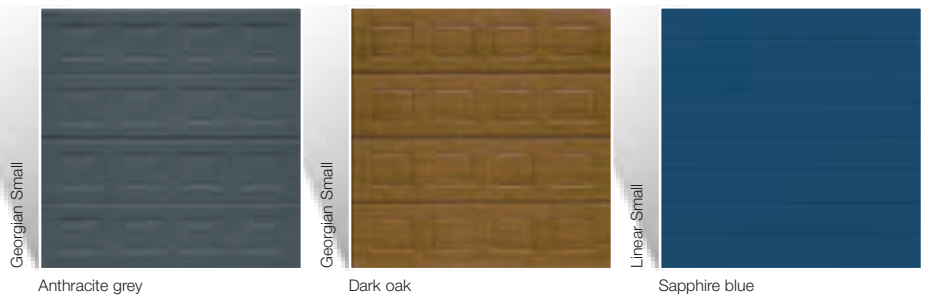

Standard

Cross

Georgian Medium

with Sunrise windows

Linear Small

with Standard windows

Examples of colour-paint doors

Georgian Small

Anthracite grey

Georgian Small

Dark oak

Linear Small

Sapphire blue

Optional Colours

Sectional doors are available in any colour from any RAL spectrum in addition to the standard white and brown.

Printed colour samples are as accurate as printing techniques allow.