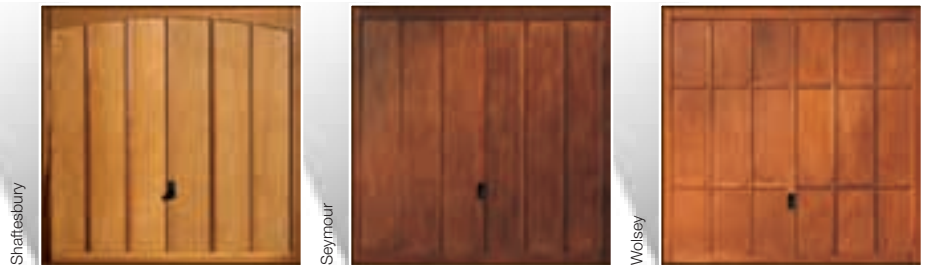

Options

Window options

Windows are manufactured from 4mm safety glass featuring six optional designs:

Plain with diagonal leading

Plain with Georgian style leading

Plain

Stipped with diagonal leading

Stipped with Georgian style leading